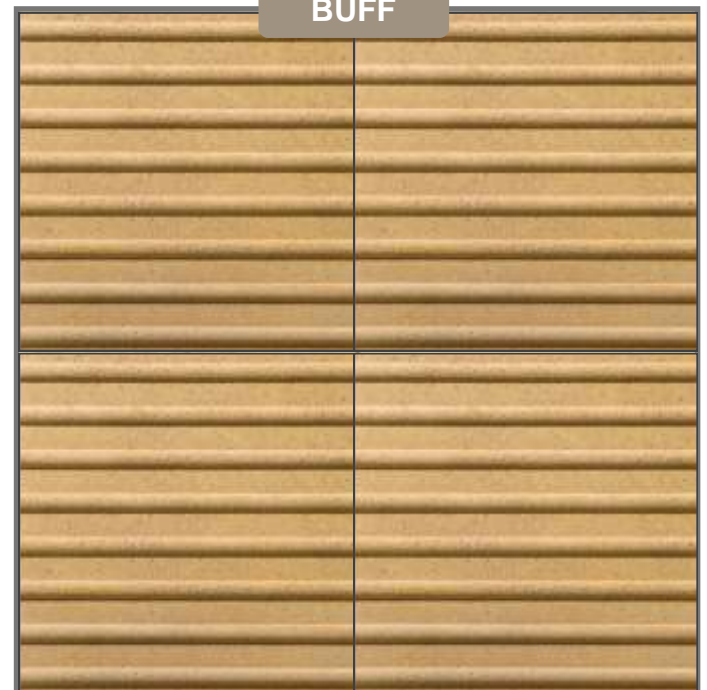

# GRANITE FLAGS

GREY

BLACK

GRANITE - GREY

400mm x 400mm x 50mm

**TACTILE FLAGS**

ROWEN

BUFF

400mm x 400mm x 50mm

**CORDUROY FLAGS**

ROWEN

BUFF

*SMOOTH — SILVER GREY*

*SMOOTH — WALNUT*

PART OF THE  
**O'REILLY**  
— GROUP —

[www.barleystone.com](http://www.barleystone.com)