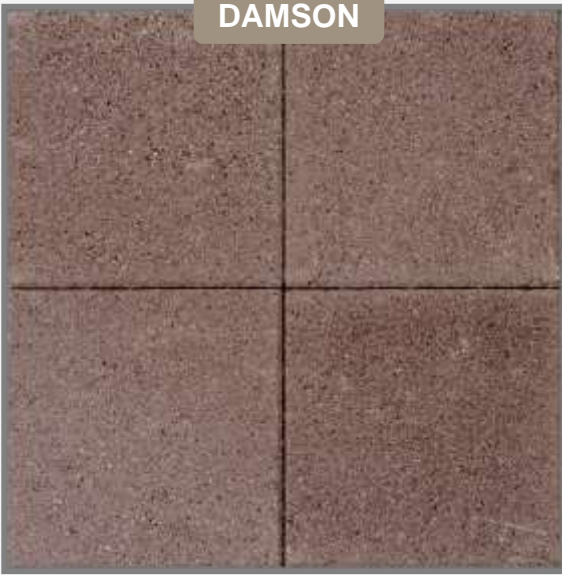

400mm x 400mm x 40mm

GLENBRIDGE FLAGS

DAMSON