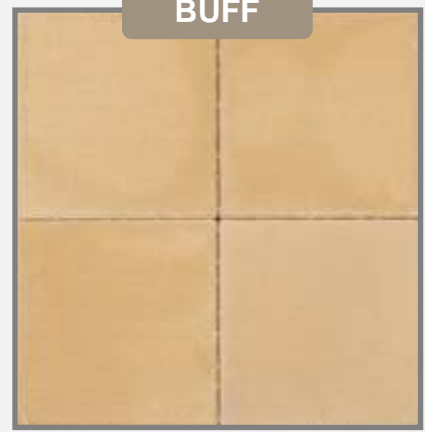

**SMOOTH FLAGS**

**BIRCH**

**BRINDLE**

**WALNUT**

**DAMSON**

**ROWEN**

**BUFF**

**SILVER GREY**

*SMOOTH — WALNUT*

**Technical Information**

Range	Dimensions (mm)	Colours available	No. Per Sq. M	No. Per Pack	No. Layers	Pack Size Sq. M	Pack Weight Kg	No. Packs per Artic	Sq. M per artic Load
Smooth Flags	400x400x40	Birch, Damson, Rowen, Buff, Brindle, Walnut, Silver Grey,	6.25	72	12	11.52	1110	25	288
	450x450x40	Birch, Damson, Rowen, Buff, Brindle, Walnut, Silver Grey,	4.93	56	14	11.34	1090	25	283.5