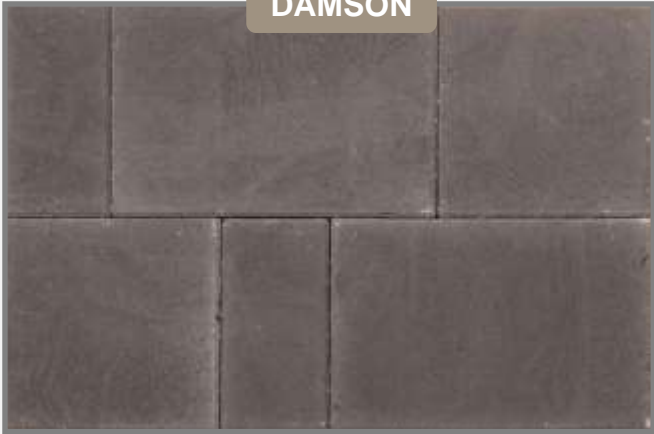

# 3 Size Flag Patio Pack - SMOOTH

BRINDLE

WALNUT

DAMSON

BUFF

SILVER GREY